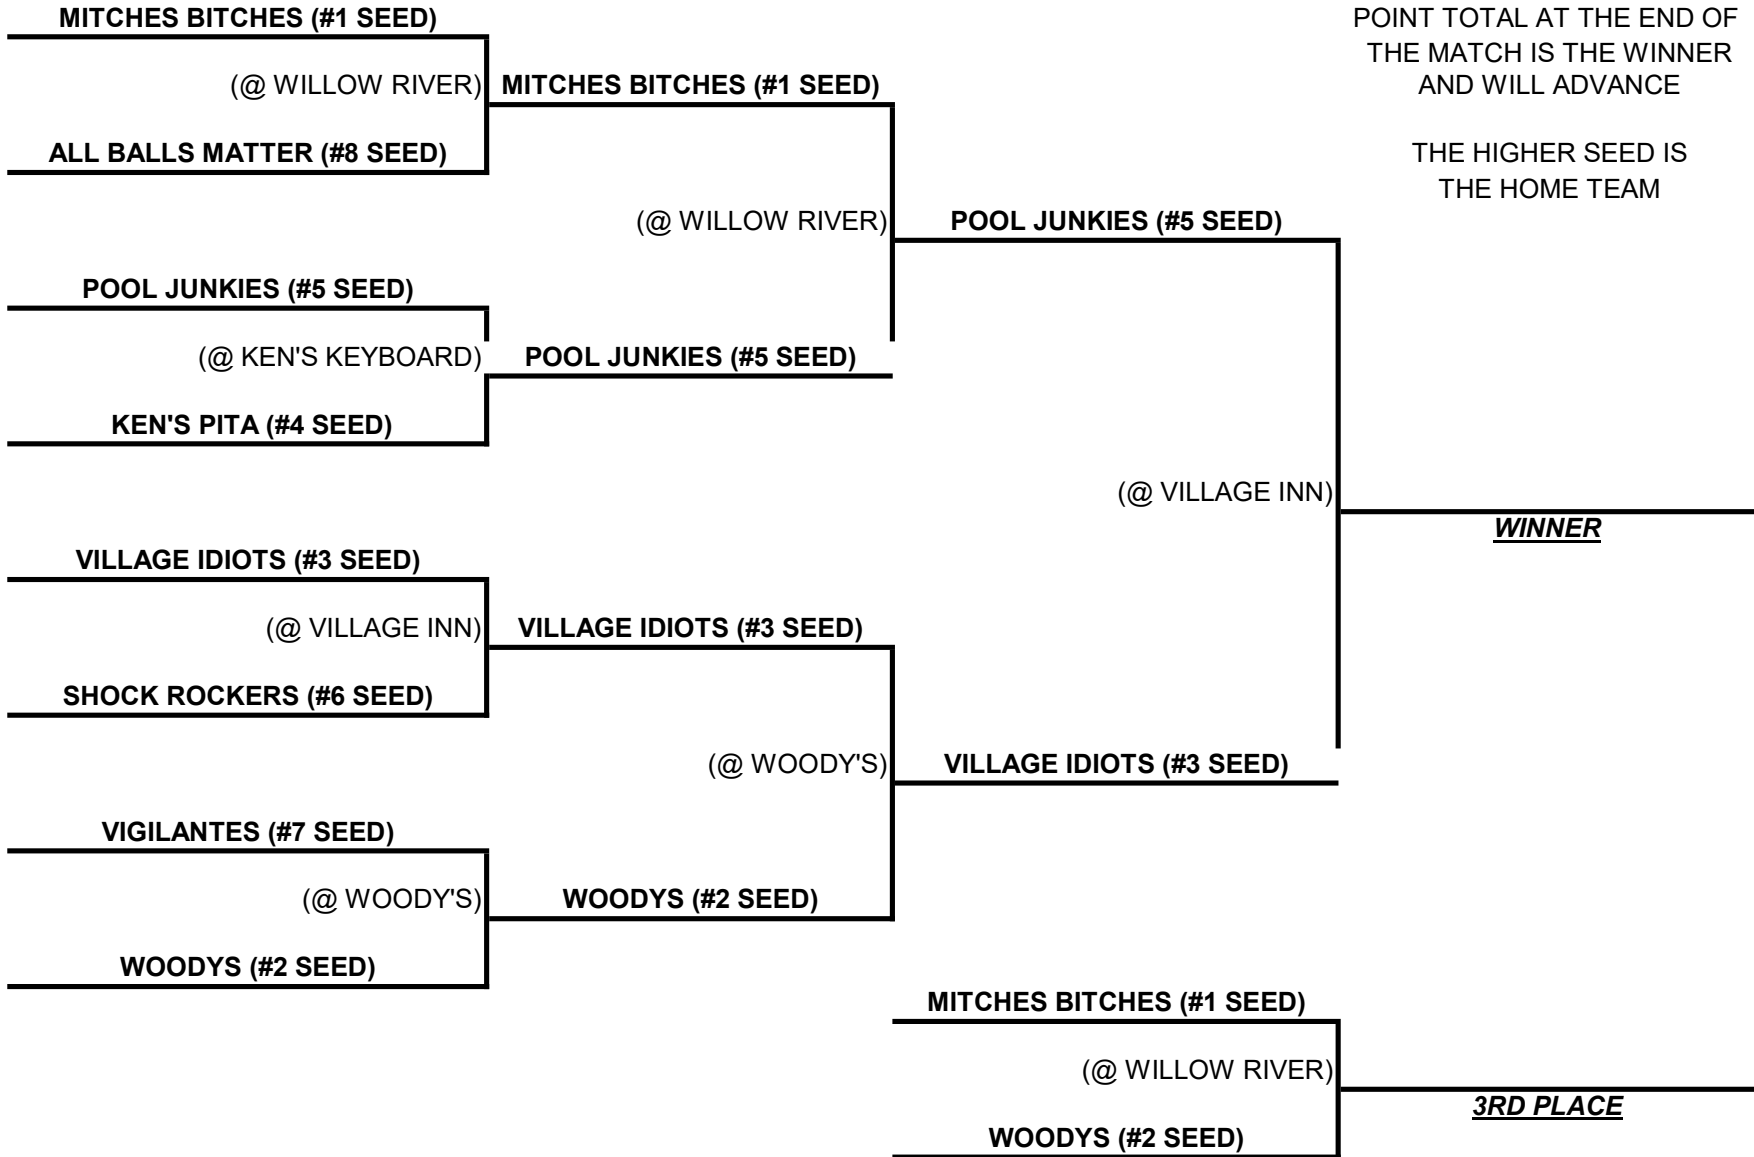

# SCV POOL LEAGUE PLAYOFF BRACKET

4/15/2025

4/22/2025

4/29/2025

ROUND AND GAME WINS  
DO NOT MATTER  
THE TEAM WITH THE HIGHEST  
POINT TOTAL AT THE END OF  
THE MATCH IS THE WINNER  
AND WILL ADVANCE

THE HIGHER SEED IS  
THE HOME TEAM

(@ RENDEZVOUS)  
(@ VILLAGE INN)  
(@ KEN'S KEYBOARD)  
(@ WOODY'S)  
(@ WILLOW RIVER)