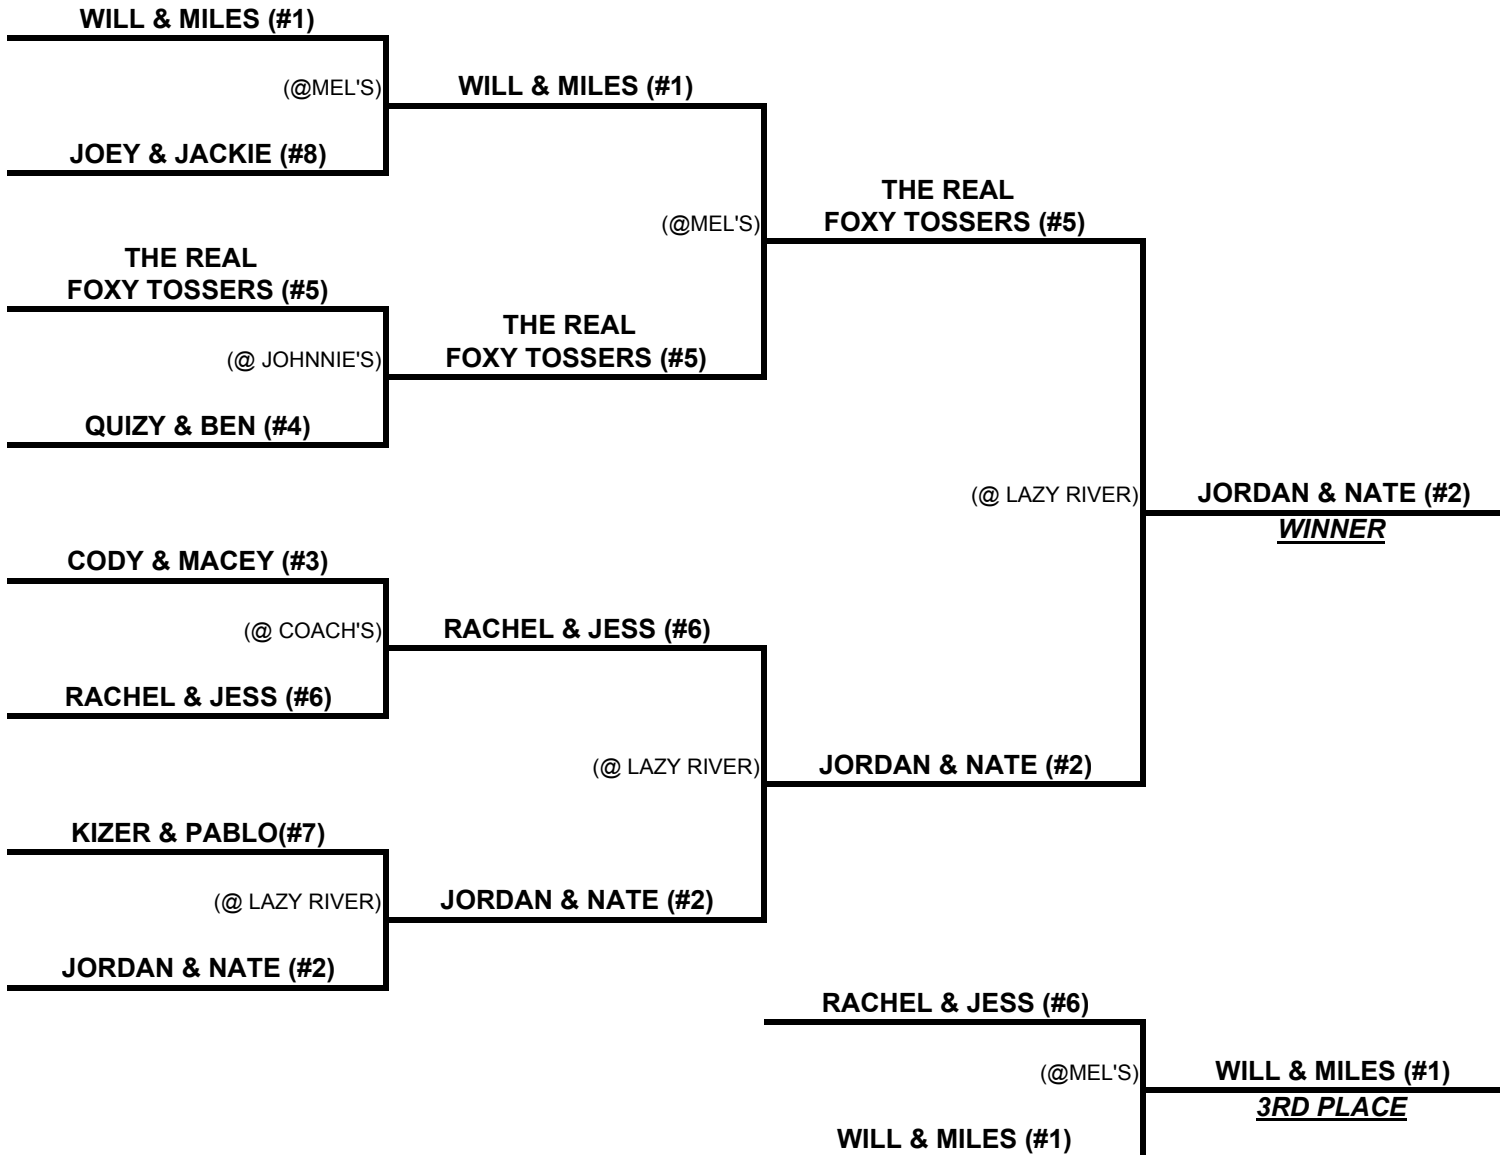

RIVER FALLS SUMMER LEAGUE PLAYOFF BRACKET

8/8/2010

8/15/2010

8/22/2010

***FIRST TEAM TO WIN 7 GAMES ADVANCES ON.
 *** PLEASE PLAY OUT ALL REMAINING GAMES.
 *** IF MATCH ENDS IN A 6-6 TIE... DIDDLE, THEN THE WINNER OF THE DIDDLE HAS CHOICE OF GAME (501 OR CRICKET) OR GOING FIRST. PLEASE CALL OR E-MAIL IN WINNER.
 ONLY IF IT GOES TO 13TH GAME
 *** HIGHER SEED IS HOME TEAM

PLEASE WRITE DOWN STARTING NUMBERS AND MARKS FROM YOUR FIRST GAME OF 01 AND CRICKET, SO IF THERE IS A TIE BREAKER GAME YOU CAN PUT THEM IN.

NAME _____ 01 = 501
 NAME _____ 01 =
 NAME _____ 01 =
 NAME _____ 01 =